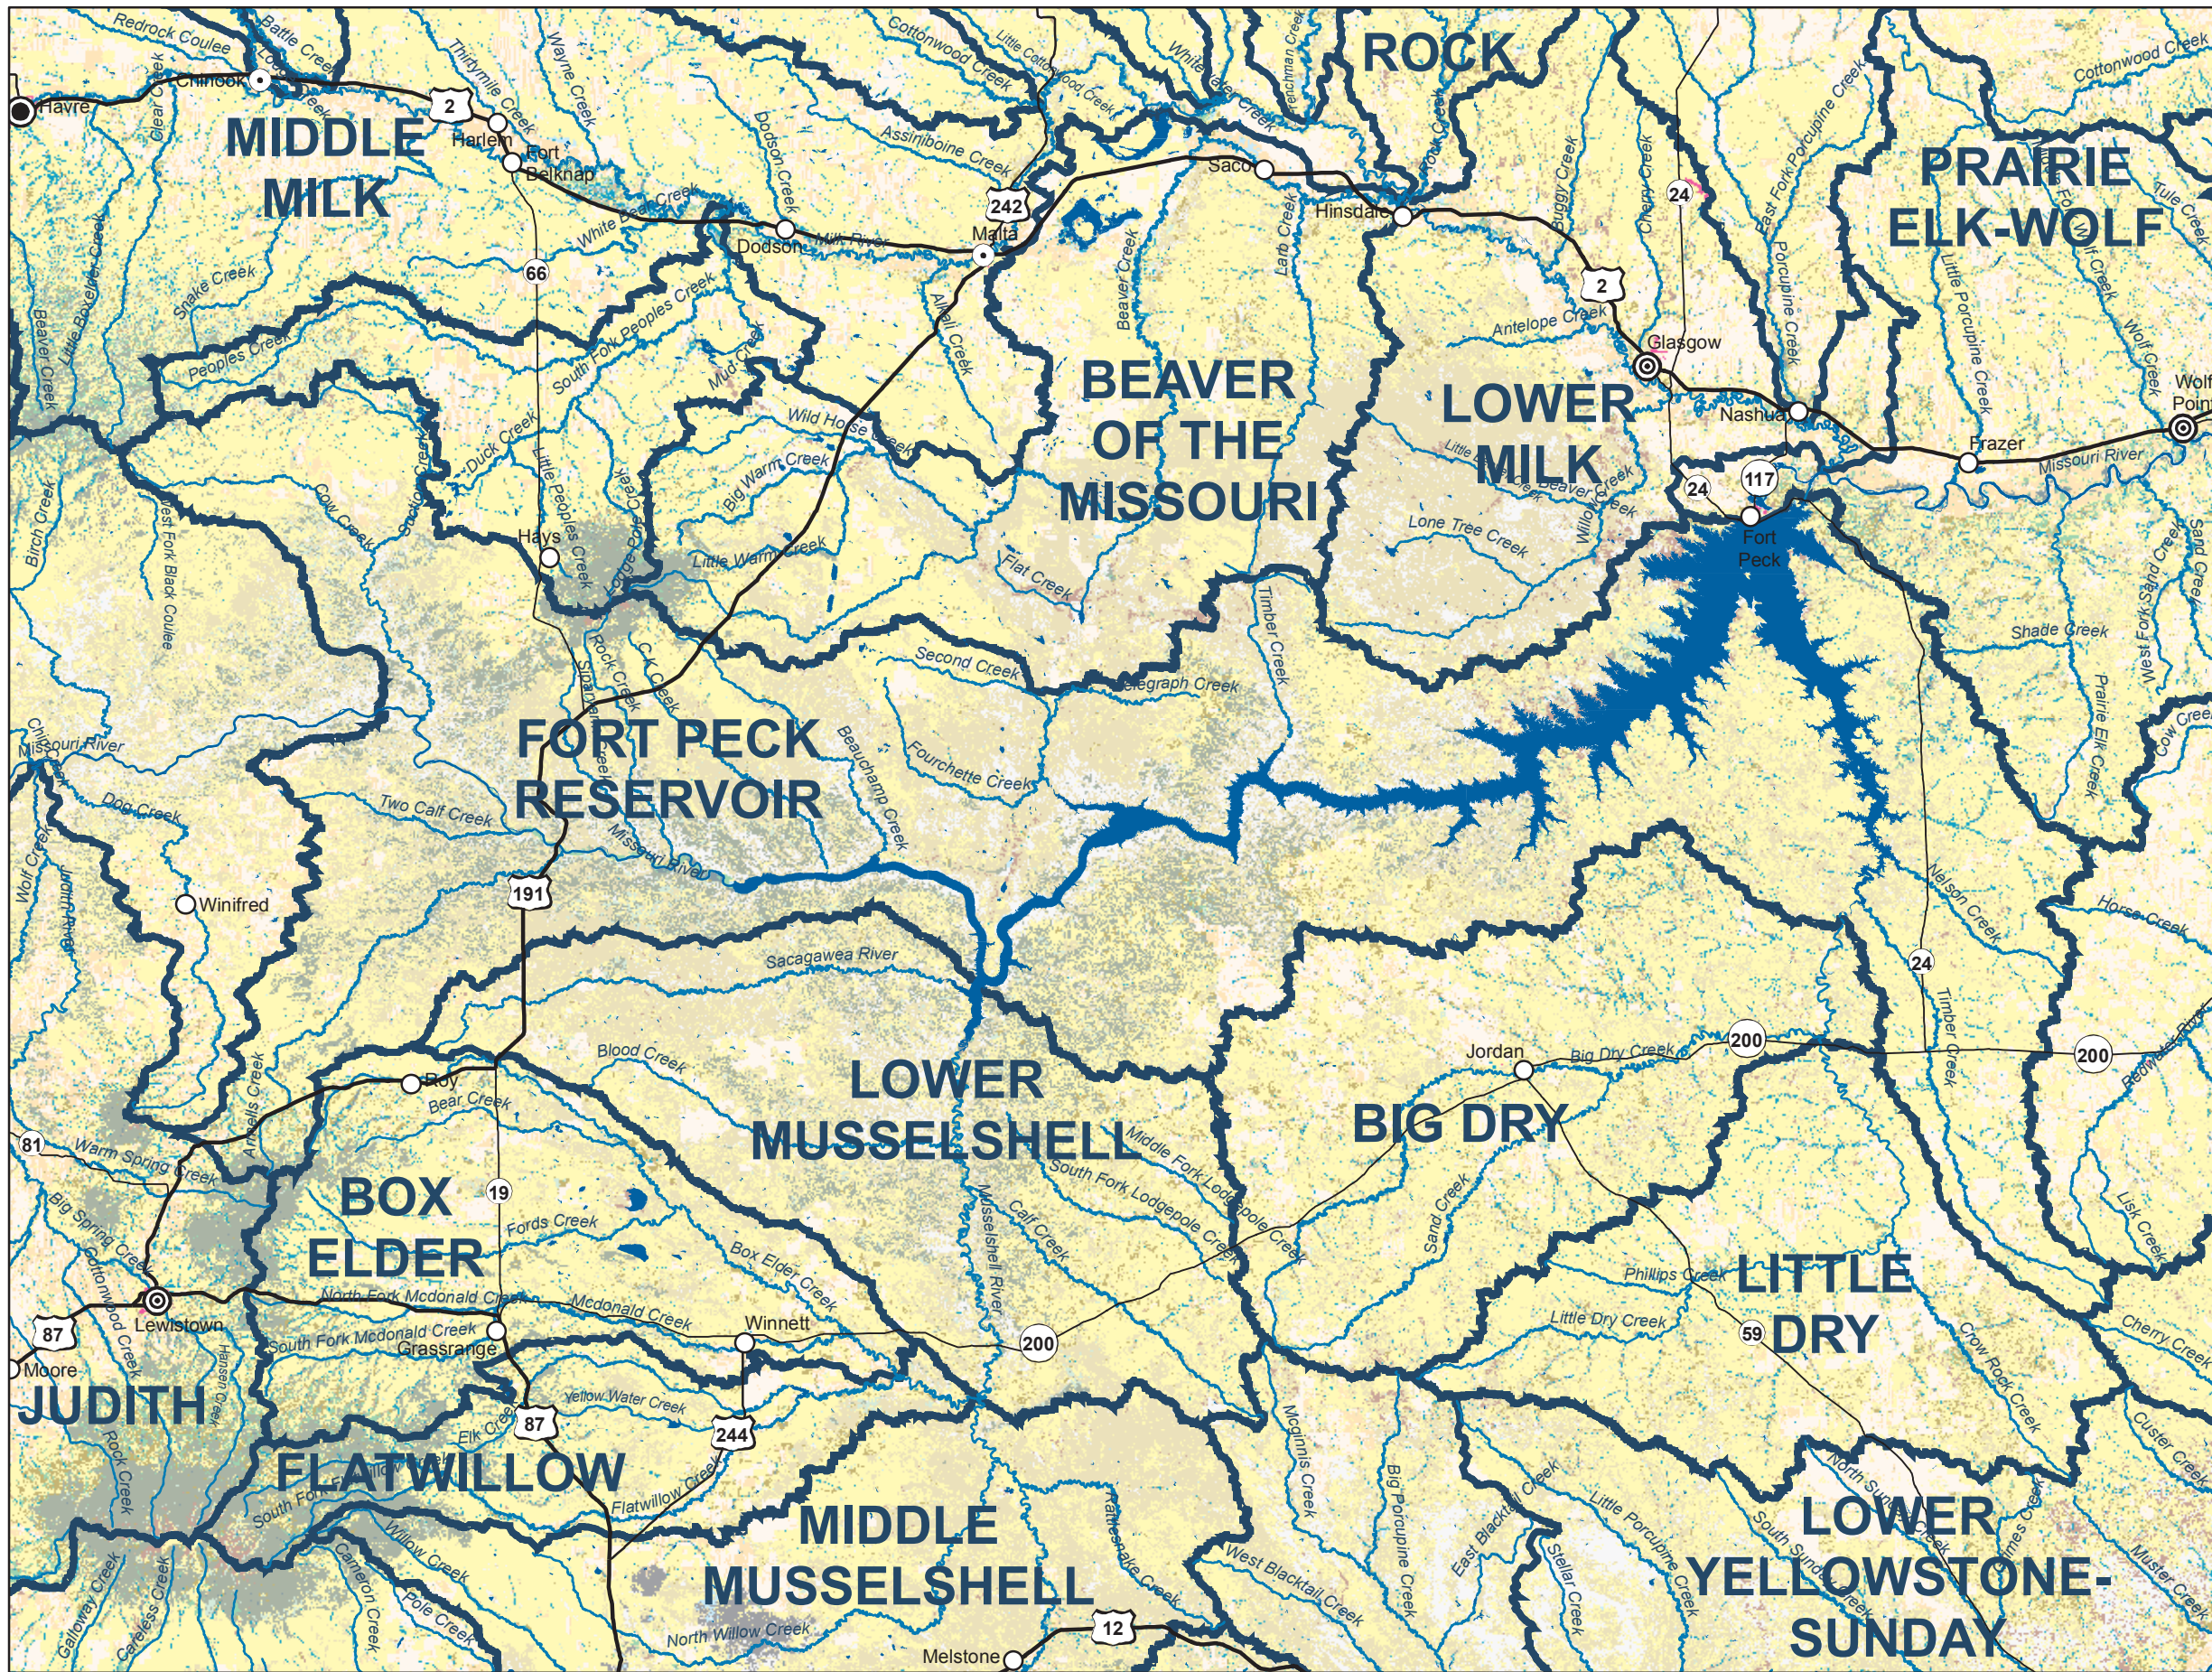

FORT PECK RESERVOIR

HUC 10040104

Map Scale: 1:950,000